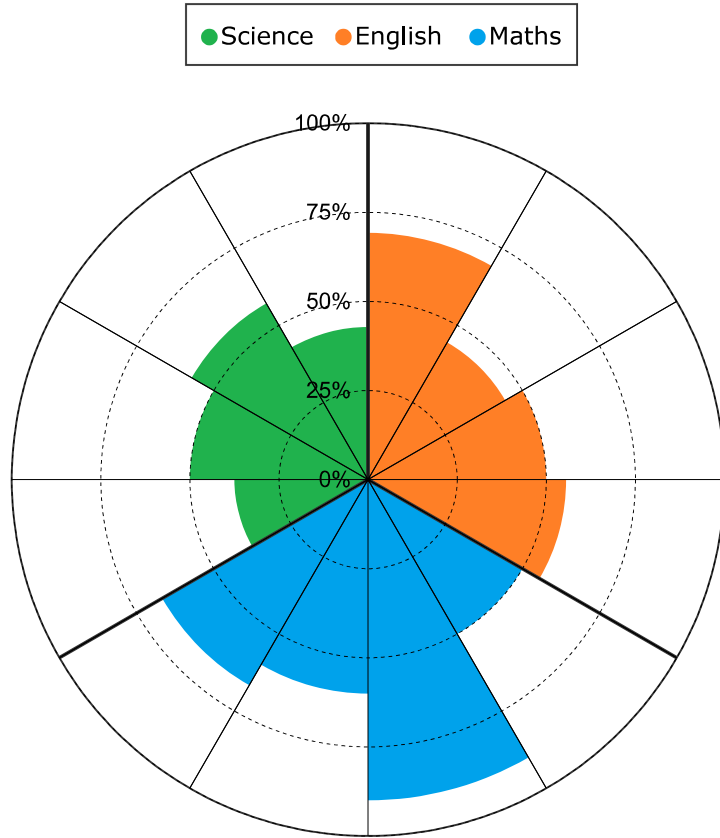

Range:

When you take this test more than once your score may vary. For this academic year, your score is expected to remain in the given range.

CIRCULAR SKILL PROFILE

The Circular Skill Profile represents your performance on each core skill in each subject test of ASSET you have taken. The greater the height of the shaded region, the better the performance.