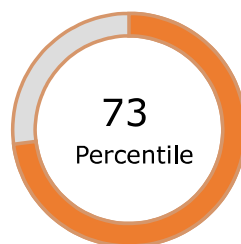

SUMMARY OF SCORES

Congratulations on taking ASSET Dynamic! Shown below is the summary of the ASSET tests that you have taken this year.

OVERALL SCORE

English Maths Science

ENGLISH

Overall Score: 561

This is a scaled score. The minimum you can get is 200 and the maximum is 800.

Range:

When you take this test more than once your score may vary. For this academic year, your score is expected to remain in the given range.

CIRCULAR SKILL PROFILE

The Circular Skill Profile represents your performance on each core skill in each subject test of ASSET you have taken. The greater the height of the shaded region, the better the performance.