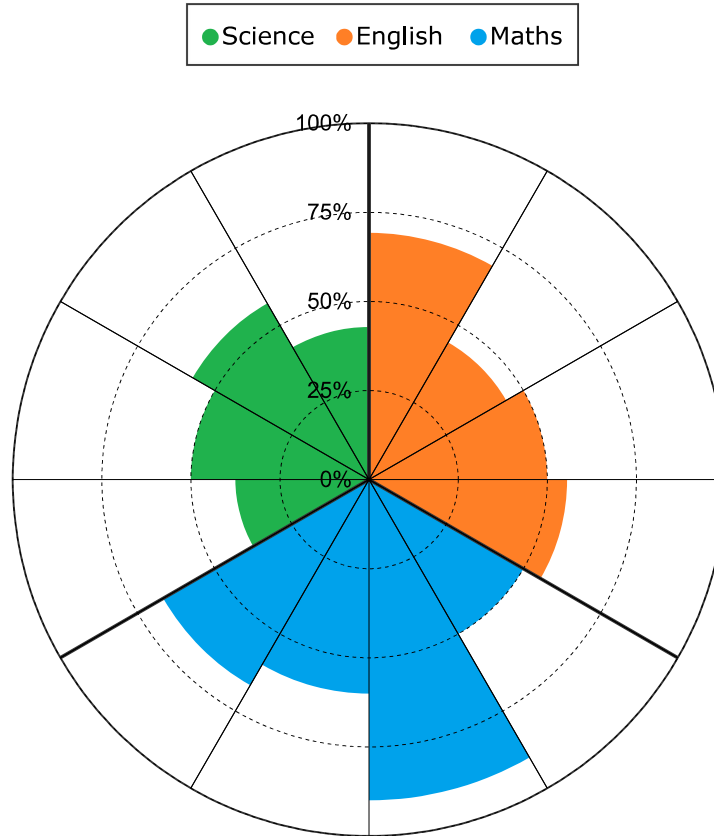

Range:

200 800
420 - 500

*When you take this test more than once your score may vary.
For this academic year, your score is expected to remain in the given range.*

< 50
Percentile

CIRCULAR SKILL PROFILE

The Circular Skill Profile represents your performance on each core skill in each subject test of ASSET you have taken. The greater the height of the shaded region, the better the performance.